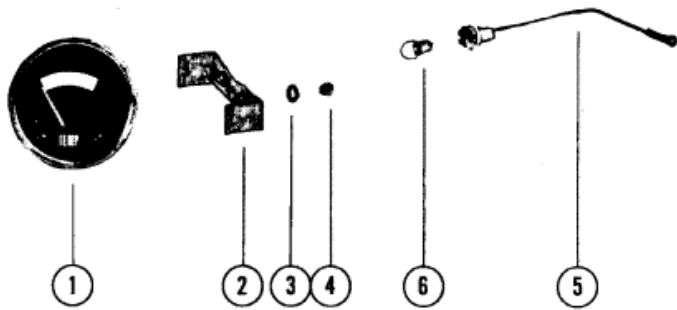

ROUND FACE

Parts List						
Ref	Class	Part	Description	Qty	Comment	Footnote
1		46797A	WATER TEMPERATURE GAUGE	1		
2		56490	CLAMP, WATER TEMPERATUR	1		
3	13	26996	LOCKWASHER, WATER TEMPE	3		
4	11	45076	NUT, WATER TEMPERATURE	5		
5		49917A	SOCKET AND CABLE ASSEMBL	1		
6		32878	LIGHT BULB (GE#53 CLEAR)	1		